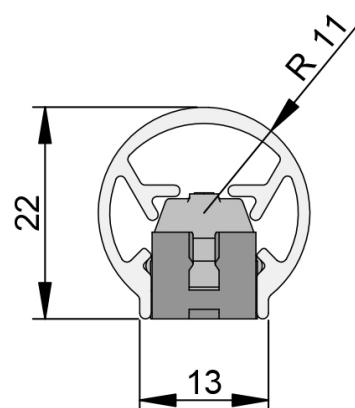

# BU-22K+

- / Easy installation without markings or installation aids
- / Adjustable 2D fixing element
- / Invisible screws
- / For timber and metal frames

## TECHNICAL DATA

Application areas	secondary closing edge hinge side
Doorleaf material	timber
Frame material	timber, alu, steel
Doortype	rebated door
Fire protection	yes
Min. delivery length	90 mm
Max. delivery length	3000 mm
Banddurchmesser	21 - 22 mm
Continuous function cycles	free of wear