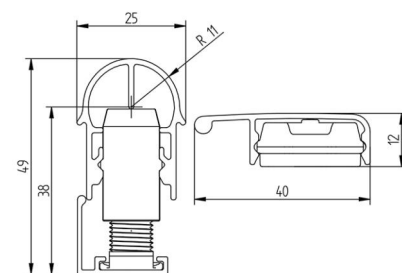

BA-22+

- / For surface-mounted hinges on plastic doors
- / Variable adjustment options
- / Concealed screw fixing

TECHNICAL DATA

Application areas	secondary closing edge hinge side
Doorleaf material	PVC
Frame material	PVC
Doortype	Plastic profile door
Fire protection	yes
Min. delivery length	40 mm
Max. delivery length	2400 mm
Continuous function cycles	free of wear