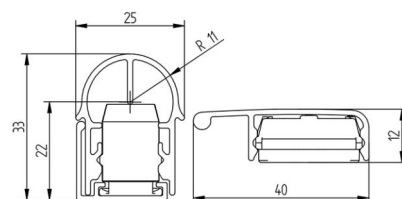

BA-22+

- / For surface-mounted hinges on plastic doors
- / Variable adjustment options
- / Concealed screw fixing

TECHNICAL DATA

Application areas	secondary closing edge hinge side
Doorleaf material	PVC
Frame material	PVC
Doortype	Plastic profile door
Fire protection	yes
Min. delivery length	40 mm
Max. delivery length	2400 mm
Continuous function cycles	free of wear