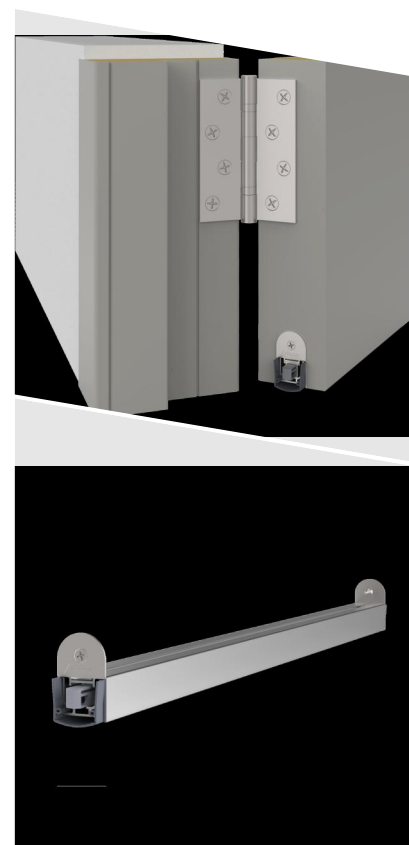

Stadi LD-24/20 WS

DETAILS

Articlenumber	1-951
Function	hinged door
Türenmaterial	timber, metal, PVC
Application	exterior door, interior door
Usage	sound protection, smoke protection, fire protection, accessibility

TECHNICAL DATA

Width	24 mm
Height	20 mm
Min. delivery length	635 mm
Max. delivery length	1600 mm
Standard length	750, 900, 1050, 1200 mm
max. travel	16 mm
Actuation	single-sided
Actuator	sliding acutator
removableInner profile	yes
Outerprofile	aluminium
Surface	plate finish
Sealingprofile	silicone, self-extinguishing

FITTING

Fixing	WS - fixing brackets
Espagnolette bolt	yes

EXAMINATIONS AND CERTIFICATES

Sound	yes
Permanent function IM	yes
Mio Certificate	yes
Leakage rate certificate	yes
Corrision test	yes
Corrision	yes
Barrier free	yes