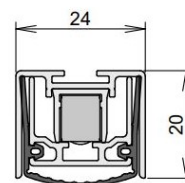

Stadi LD-24/20 WS

DETAILS

Articlenumber	1-951
Function	hinged door
Türenmaterial	timber, metal, PVC
Application	exterior door, interior door
Usage	sound protection, smoke protection, fire protection, accessibility

TECHNICAL DATA

Width	24 mm
Height	20 mm
Min. delivery length	635 mm
Max. delivery length	1600 mm
Standard length	750, 900, 1050, 1200 mm
max. travel	16 mm
Actuation	single-sided
Actuator	sliding acutator
removableInner profile	yes
Outerprofile	aluminium
Surface	plate finish
Sealingprofile	silicone, self-extinguishing

FITTING

Fixing	WS - fixing brackets
Espagnolette bolt	yes

EXAMINATIONS AND CERTIFICATES

Sound	yes
Permanent function IM	yes
Mio Certificate	yes
Leakage rate certificate	yes
Corrision test	yes
Corrision	yes
Barrier free	yes