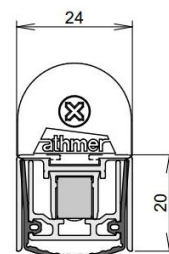

TECHNICAL DATA

Width	24 mm
Height	20 mm
Min. delivery length	635 mm
Max. delivery length	1600 mm
Standard length	750, 900, 1050, 1200 mm
max. travel	16 mm
Actuation	single-sided
Actuator	sliding acutator
removableInner profile	yes
Outerprofile	aluminium
Surface	plate finish
Sealingprofile	silicone, self-extinguishing

FITTING

Fixing	WS - fixing brackets
Espagnolette bolt	yes

EXAMINATIONS AND CERTIFICATES

Sound	yes
Permanent function IM	yes
Mio Certificate	yes
Leakage rate certificate	yes
Corrision test	yes
Corrision	yes
Barrier free	yes