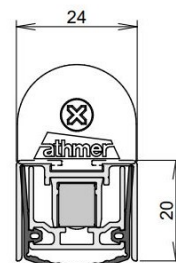

Stadi L-24/20 WS

DETAILS

Articlenumber	1-938
Function	hinged door
Türenmaterial	timber, metal, PVC
Application	exterior door, interior door
Usage	sound protection, smoke protection, fire protection, accessibility

TECHNICAL DATA

Width	24 mm
Height	20 mm
Min. delivery length	230 mm
Max. delivery length	2000 mm
Standard length	750, 900, 1050, 1200 mm
max. travel	16 mm
Actuation	single-sided
Actuator	sliding acutator
removableInner profile	yes
Outerprofile	aluminium
Surface	plate finish
Sealingprofile	silicone, self-extinguishing

FITTING

Fixing	WS - fixing brackets
Espagnolette bolt	yes

EXAMINATIONS AND CERTIFICATES

Sound	yes
Permanent function IM	yes
Mio Certificate	yes
Leakage rate certificate	yes
Corrision test	yes
Corrision	yes
Barrier free	yes