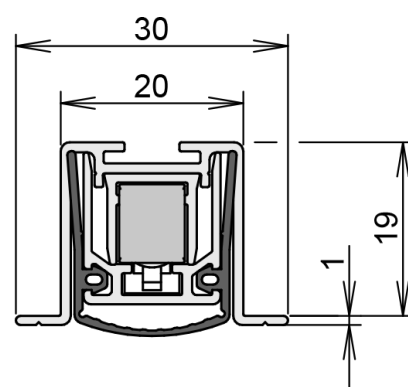

TECHNICAL DATA

Width	20 mm
Height	20 mm
Min. delivery length	635 mm
Max. delivery length	1600 mm
Standard length	750, 900, 1050, 1200 mm
max. travel	16 mm
Actuation	single-sided
Actuator	sliding acuator
removableInner profile	yes
Outerprofile	aluminium
Surface	plate finish
Sealingprofile	silicone, self-extinguishing

FITTING

Fixing	OS - omega-shaped profile screw under
Espagnolette bolt	yes

EXAMINATIONS AND CERTIFICATES

Permanent function IM	yes
Mio Certificate	yes
Leakage rate certificate	yes
Barrier free	yes
EPD	yes