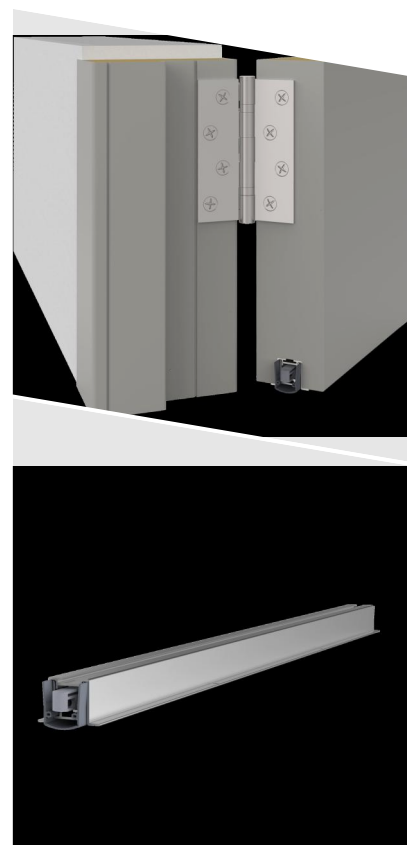

Stadi LD-20/20 OS

DETAILS

Articlenumber	1-985
Function	hinged door
Türenmaterial	timber, metal, PVC
Application	exterior door, interior door
Usage	sound protection, smoke protection, fire protection, accessibility

TECHNICAL DATA

Width	20 mm
Height	20 mm
Min. delivery length	635 mm
Max. delivery length	1600 mm
Standard length	750, 900, 1050, 1200 mm
max. travel	16 mm
Actuation	single-sided
Actuator	sliding acuator
removableInner profile	yes
Outerprofile	aluminium
Surface	plate finish
Sealingprofile	silicone, self-extinguishing

FITTING

Fixing	OS - omega-shaped profile screw under
Espagnolette bolt	yes

EXAMINATIONS AND CERTIFICATES

Permanent function IM	yes
Mio Certificate	yes
Leakage rate certificate	yes
Barrier free	yes
EPD	yes