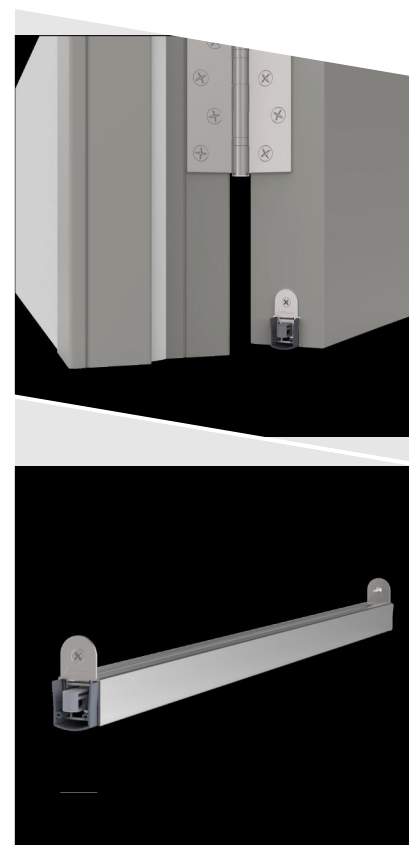

Stadi LD-20/20 WS

DETAILS

Articlenumber	1-952
Function	hinged door
Türenmaterial	timber, metal, PVC
Application	exterior door, interior door
Usage	sound protection, smoke protection, fire protection, accessibility

TECHNICAL DATA

Width	20 mm
Height	20 mm
Min. delivery length	635 mm
Max. delivery length	1600 mm
Standard length	750, 900, 1050, 1200 mm
max. travel	16 mm
Actuation	single-sided
Actuator	sliding acuator
removableInner profile	yes
Outerprofile	aluminium
Surface	plate finish
Sealingprofile	silicone, self-extinguishing

FITTING

Fixing	WS - fixing brackets
Espagnolette bolt	yes

EXAMINATIONS AND CERTIFICATES

Permanent function IM	yes
Mio Certificate	yes
Leakage rate certificate	yes
Barrier free	yes
UL	yes
EPD	yes
Certifire	yes