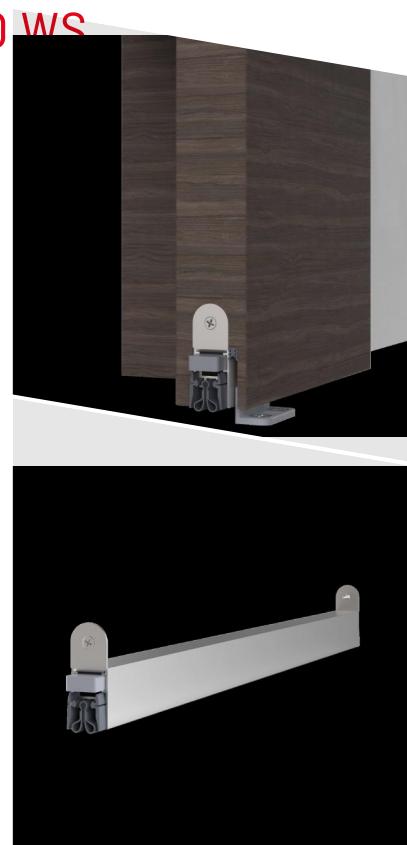

Schall-Ex® Slide radiation protection M-20 WS

DETAILS

Articlenumber	1-557
Function	sliding door
Türenmaterial	timber
Application	interior door
Usage	sound protection, smoke protection, fire protection, radiation protection, accessibility

TECHNICAL DATA

Width	19.7 mm
Height	30 mm
Min. delivery length	220 mm
Max. delivery length	2000 mm
Standard length	708, 833, 958, 1083, 1208 mm
max. travel	12 mm
Actuation	single-sided
Actuator	slide actuator
Outerprofile	aluminium
Surface	plate finish
Sealingprofile	silicone self-extinguishing, lead rubber

FITTING

Fixing	WS - fixing brackets
--------	----------------------

EXAMINATIONS AND CERTIFICATES

Barrier free	yes
EPD	yes

Schall-Ex® Slide radiation protection M-20