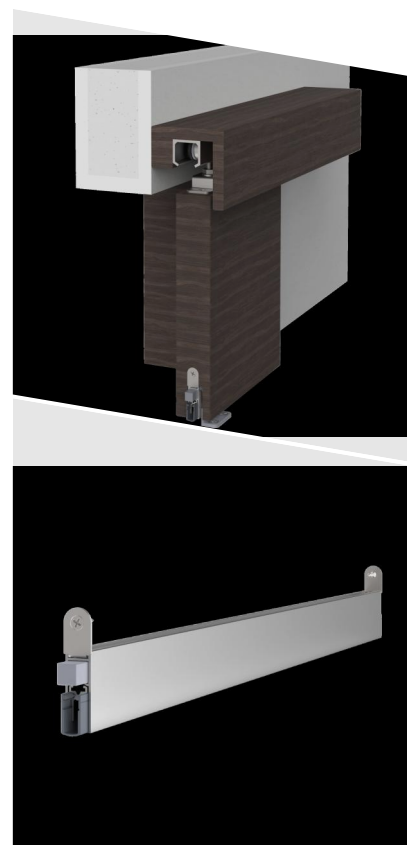

Schall-Ex® Slide M-12 WS

DETAILS

Articlenumber	1-548
Function	sliding door
Türenmaterial	timber
Application	interior door
Usage	sound protection, smoke protection, fire protection, accessibility

TECHNICAL DATA

Width	12 mm
Height	35 mm
Min. delivery length	280 mm
Max. delivery length	1958 mm
Standard length	708, 833, 958, 1083, 1208 mm
max. travel	11 mm
Actuation	single-sided
Actuator	slide actuator
Outerprofile	aluminium
Surface	plate finish
Sealingprofile	silicone, self-extinguishing

FITTING

Fixing	WS - fixing brackets

EXAMINATIONS AND CERTIFICATES

Permanent function 200k	yes
Leakage rate certificate	yes
Barrier free	yes
EPD	yes