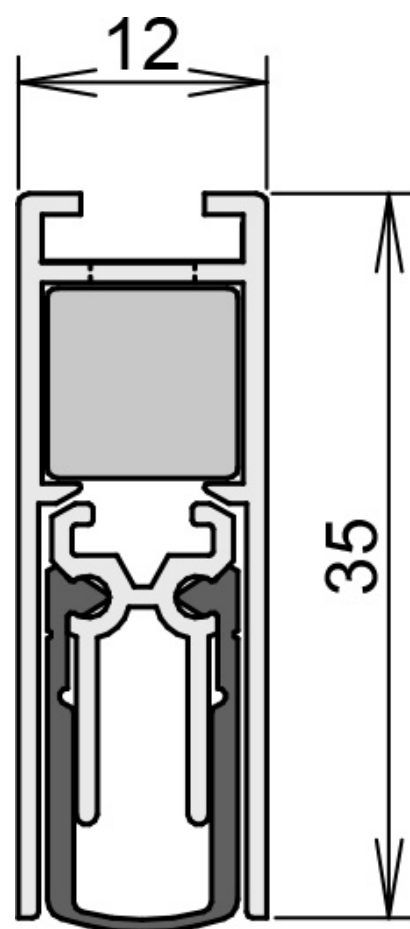

Schall-Ex® Slide M-12 WS

DETAILS

Articlenumber	1-548
Function	sliding door
Türenmaterial	timber
Application	interior door
Usage	sound protection, smoke protection, fire protection, accessibility

TECHNICAL DATA

Width	12 mm
Height	35 mm
Min. delivery length	280 mm
Max. delivery length	1958 mm
Standard length	708, 833, 958, 1083, 1208 mm
max. travel	11 mm
Actuation	single-sided
Actuator	slide actuator
Outerprofile	aluminium
Surface	plate finish
Sealingprofile	silicone, self-extinguishing

FITTING

Fixing	WS - fixing brackets

EXAMINATIONS AND CERTIFICATES

Permanent function 200k	yes
Leakage rate certificate	yes
Barrier free	yes
EPD	yes