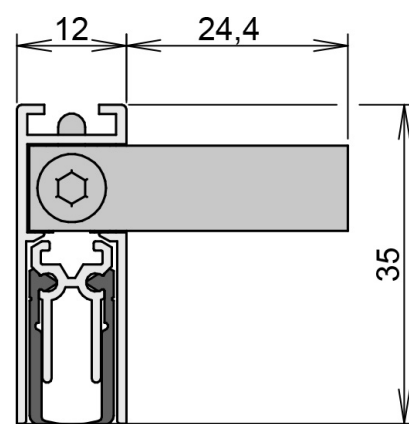

Schall-Ex® Slide M-12 WS ZA-L

DETAILS

Articlenumber	1-844
Function	sliding door
Türenmaterial	timber
Application	interior door
Usage	sound protection, smoke protection, fire protection, accessibility

TECHNICAL DATA

Width	12 mm
Height	35 mm
Min. delivery length	450 mm
Max. delivery length	1605 mm
Standard length	708, 833, 958, 1083, 1208 mm
max. travel	11 mm
Actuation	single-sided
Actuator	move actuator
Outerprofile	aluminium
Surface	plate finish
Sealingprofile	silicone, self-extinguishing

FITTING

Fixing	WS - fixing brackets DIN-L
--------	-------------------------------

EXAMINATIONS AND CERTIFICATES

Permanent function 200k	yes
Barrier free	yes
EPD	yes

Schall-Ex® Slide M-12 WS ZA-L