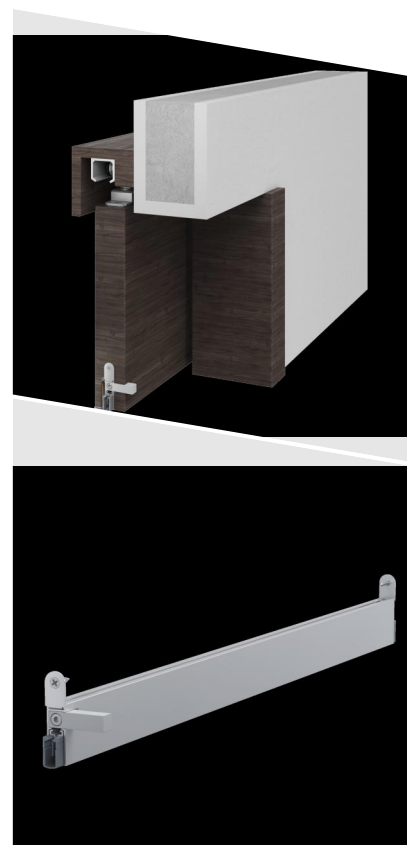

Schall-Ex® Slide M-12 WS ZA-L

DETAILS

Articlenumber	1-844
Function	sliding door
Türenmaterial	timber
Application	interior door
Usage	sound protection, smoke protection, fire protection, accessibility

TECHNICAL DATA

Width	12 mm
Height	35 mm
Min. delivery length	450 mm
Max. delivery length	1605 mm
Standard length	708, 833, 958, 1083, 1208 mm
max. travel	11 mm
Actuation	single-sided
Actuator	move actuator
Outerprofile	aluminium
Surface	plate finish
Sealingprofile	silicone, self-extinguishing

FITTING

Fixing	WS - fixing brackets DIN-L
--------	-------------------------------

EXAMINATIONS AND CERTIFICATES

Permanent function 200k	yes
Barrier free	yes
EPD	yes

Schall-Ex® Slide M-12 WS ZA-L