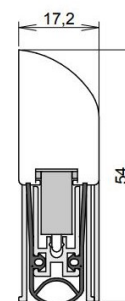

Schall-Ex® L-15 FS C-34

DETAILS

Articlenumber	1-888
Function	hinged door
Türenmaterial	timber, metal, PVC
Application	exterior door, interior door
Usage	sound protection, smoke protection, fire protection, accessibility

TECHNICAL DATA

Width	17.2 mm
Height	54 mm
Min. delivery length	235 mm
Max. delivery length	2335 mm
Standard length	805, 930, 1055 mm
max. travel	20 mm
Actuation	single-sided
Actuator	sliding acutator
Outerprofile	aluminium
Surface	white (RAL 9016)
Sealingprofile	silicone, self-extinguishing

FITTING

Fixing	FS - surface mounted (concealed screws)

EXAMINATIONS AND CERTIFICATES

Permanent function 200k	yes
Leakage rate certificate	yes
Corrision test	yes
Corrision	yes
Barrier free	yes
UL	yes
EPD	yes
Certifire	yes