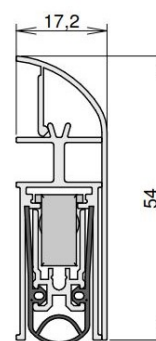

Schall-Ex® L-15 FS C-34

DETAILS

Articlenumber	1-888
Function	hinged door
Türenmaterial	timber, metal, PVC
Application	exterior door, interior door
Usage	sound protection, smoke protection, fire protection, accessibility

TECHNICAL DATA

Width	17.2 mm
Height	54 mm
Min. delivery length	235 mm
Max. delivery length	2335 mm
Standard length	805, 930, 1055 mm
max. travel	20 mm
Actuation	single-sided
Actuator	sliding acutator
Outerprofile	aluminium
Surface	white (RAL 9016)
Sealingprofile	silicone, self-extinguishing

FITTING

Fixing	FS - surface mounted (concealed screws)

EXAMINATIONS AND CERTIFICATES

Permanent function 200k	yes
Leakage rate certificate	yes
Corrision test	yes
Corrision	yes
Barrier free	yes
UL	yes
EPD	yes
Certifire	yes