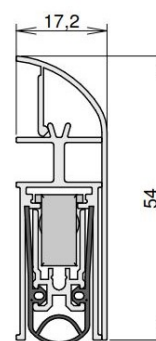

Schall-Ex® L-15 FS C-31

DETAILS

Articlenumber	1-885
Function	hinged door
Türenmaterial	timber, metal, PVC
Application	exterior door, interior door
Usage	sound protection, smoke protection, fire protection, accessibility

TECHNICAL DATA

Width	17.2 mm
Height	54 mm
Min. delivery length	235 mm
Max. delivery length	2335 mm
Standard length	805, 930, 1055 mm
max. travel	20 mm
Actuation	single-sided
Actuator	sliding acutator
Outerprofile	aluminium
Sealingprofile	silicone, self-extinguishing

FITTING

Fixing	FS - surface mounted (concealed screws)

EXAMINATIONS AND CERTIFICATES

Permanent function 200k	yes
Leakage rate certificate	yes
Corrision test	yes
Corrision	yes
Barrier free	yes
UL	yes
EPD	yes
Certifire	yes