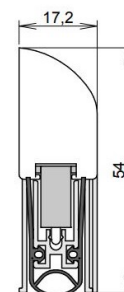

Schall-Ex® L-15 FS C-31

DETAILS

Articlenumber	1-885
Function	hinged door
Türenmaterial	timber, metal, PVC
Application	exterior door, interior door
Usage	sound protection, smoke protection, fire protection, accessibility

TECHNICAL DATA

Width	17.2 mm
Height	54 mm
Min. delivery length	235 mm
Max. delivery length	2335 mm
Standard length	805, 930, 1055 mm
max. travel	20 mm
Actuation	single-sided
Actuator	sliding acutator
Outerprofile	aluminium
Sealingprofile	silicone, self-extinguishing

FITTING

Fixing	FS - surface mounted (concealed screws)

EXAMINATIONS AND CERTIFICATES

Permanent function 200k	yes
Leakage rate certificate	yes
Corrision test	yes
Corrision	yes
Barrier free	yes
UL	yes
EPD	yes
Certifire	yes