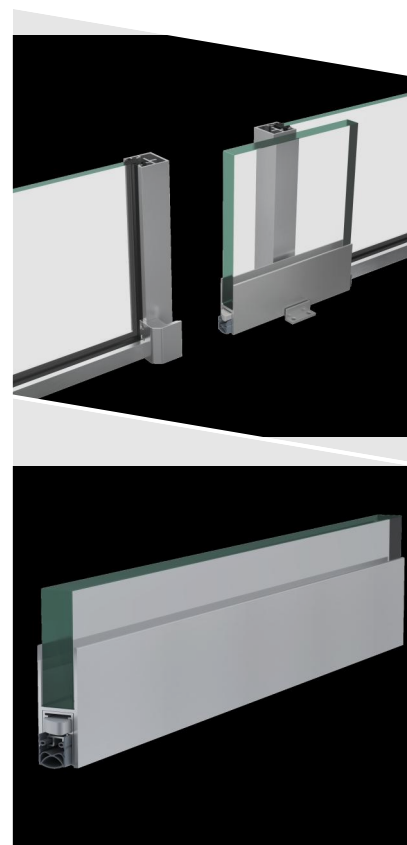

Schall-Ex® Duo GS-H20

DETAILS

Articlenumber	1-440
Function	hinged door
Türenmaterial	glass
Application	interior door
Usage	sound protection, smoke protection, accessibility

TECHNICAL DATA

Width	25.5 mm
Height	68 mm
Min. delivery length	708 mm
Max. delivery length	1500 mm
Thickness of glass	20 mm
Standard length	708, 833, 958, 1083, 1208 mm
max. travel	12 mm
Actuation	double-sided
Actuator	actuator/ actuator
Outerprofile	aluminium
Surface	silver anodized (C-0)
Sealingprofile	silicone, self-extinguishing

FITTING

Fixing	glue glue/ silicon transpaent

EXAMINATIONS AND CERTIFICATES

Permanent function 200k	yes
Permanent function 1M	yes
Mio Certificate	yes
Leakage rate certificate	yes
Barrier free	yes
EPD	yes