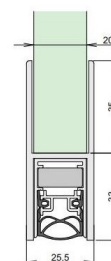

Schall-Ex® Duo GS-H20

DETAILS

Articlenumber	1-440
Function	hinged door
Türenmaterial	glass
Application	interior door
Usage	sound protection, smoke protection, accessibility

TECHNICAL DATA

Width	25.5 mm
Height	68 mm
Min. delivery length	708 mm
Max. delivery length	1500 mm
Thickness of glass	20 mm
Standard length	708, 833, 958, 1083, 1208 mm
max. travel	12 mm
Actuation	double-sided
Actuator	actuator/ actuator
Outerprofile	aluminium
Surface	silver anodized (C-0)
Sealingprofile	silicone, self-extinguishing

FITTING

Fixing	glue glue/ silicon transpaent

EXAMINATIONS AND CERTIFICATES

Permanent function 200k	yes
Permanent function 1M	yes
Mio Certificate	yes
Leakage rate certificate	yes
Barrier free	yes
EPD	yes