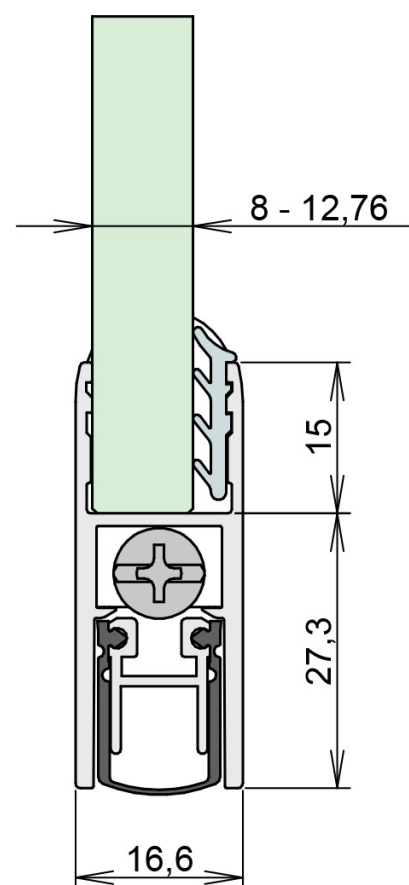

Schall-Ex® GS-H8/12

DETAILS

Articlenumber	1-817
Function	hinged door
Türenmaterial	glass
Application	interior door
Usage	sound protection, smoke protection, accessibility

TECHNICAL DATA

Width	16.6 mm
Height	42 mm
Min. delivery length	235 mm
Max. delivery length	1333 mm
Thickness of glass	bis 12,76 mm
Standard length	708, 833, 958, 1083, 1208 mm
max. travel	12 mm
Actuation	single-sided
Actuator	actuator
Outerprofile	aluminium
Surface	silver anodized (C-0)
Sealingprofile	silicone, self-extinguishing

FITTING

Fixing	glude glue/ silicon transpaent

EXAMINATIONS AND CERTIFICATES

Sound	yes
Permanent function IM	yes
Mio Certificate	yes
Leakage rate certificate	yes
Barrier free	yes
EPD	yes