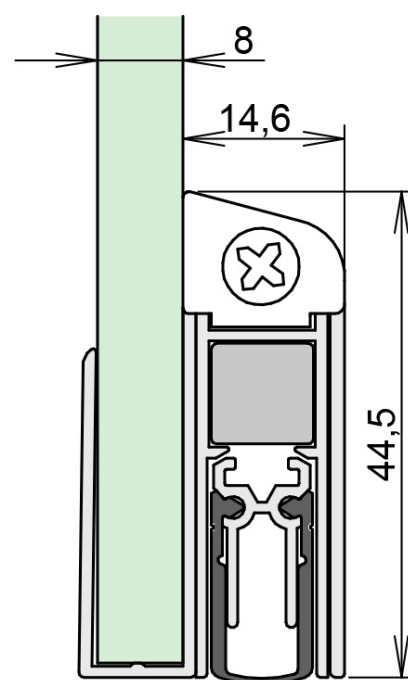

Schall-Ex® Duo GS-8

DETAILS

Articlenumber	1-408
Function	hinged door
Türenmaterial	glass
Application	interior door
Usage	sound protection, smoke protection, accessibility

TECHNICAL DATA

Width	14.6 mm
Height	44.5 mm
Min. delivery length	650 mm
Max. delivery length	1333 mm
Thickness of glass	8 mm
Standard length	708, 833, 958, 1083, 1208 mm
max. travel	11 mm
Actuation	double-sided
Actuator	actuator/ actuator
Outerprofile	aluminium
Surface	silver anodized (C-0)
Sealingprofile	silicone, self-extinguishing

FITTING

Fixing	glue glue/ silicon transparent

EXAMINATIONS AND CERTIFICATES

Sound	yes
Permanent function IM	yes
Mio Certificate	yes
Leakage rate certificate	yes
Barrier free	yes
EPD	yes