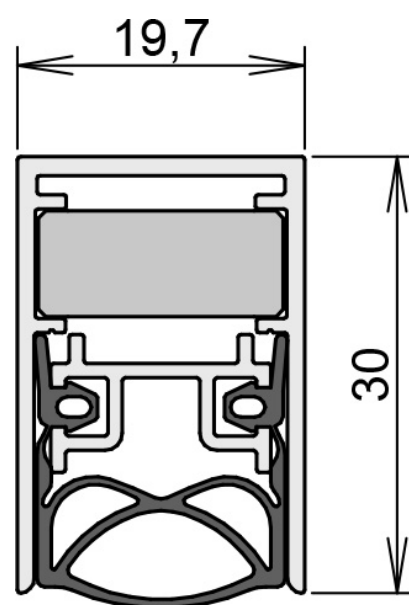

Schall-Ex® Slide M-20 WS

DETAILS

Articlenumber	1-556
Function	sliding door
Türenmaterial	timber
Application	exterior door, interior door
Usage	sound protection, smoke protection, fire protection, accessibility

TECHNICAL DATA

Width	19.7 mm
Height	30 mm
Min. delivery length	220 mm
Max. delivery length	2000 mm
Standard length	708, 833, 958, 1083, 1208 mm
max. travel	12 mm
Actuation	single-sided
Actuator	slide actuator
Outerprofile	aluminium
Surface	plate finish
Sealingprofile	silicone, self-extinguishing

FITTING

Fixing	WS - fixing brackets
--------	----------------------

EXAMINATIONS AND CERTIFICATES

Permanent function IM	yes
Mio Certificate	yes
Leakage rate certificate	yes
Barrier free	yes
EPD	yes

Schall-Ex® Slide M-20 WS