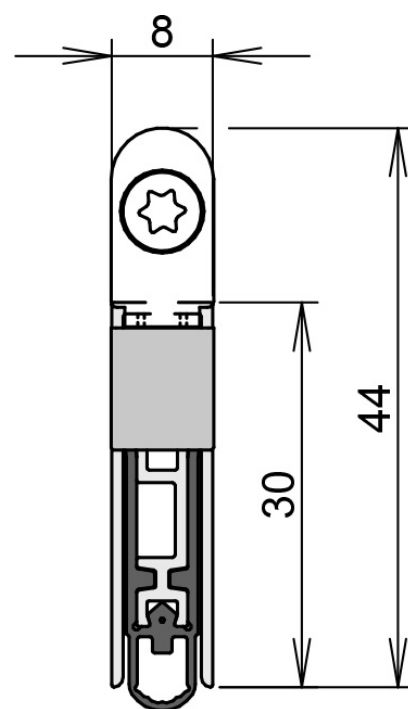

Schall-Ex® L-8/30 WS

DETAILS

Articlenumber	1-1000
Function	hinged door
Türenmaterial	timber
Application	interior door
Usage	sound protection, smoke protection, fire protection, accessibility

TECHNICAL DATA

Width	8 mm
Height	30 mm
Min. delivery length	235 mm
Max. delivery length	2000 mm
Standard length	708, 833, 958, 1083, 1208 mm
max. travel	20 mm
Actuation	single-sided
Actuator	sliding acuator
removableInner profile	yes
Outerprofile	aluminium
Surface	plate finish
Sealingprofile	silicone, self-extinguishing

FITTING

Fixing	WS - fixing brackets

EXAMINATIONS AND CERTIFICATES

Sound	yes
Permanent function IM	yes
Mio Certificate	yes
Barrier free	yes
UL	yes
EPD	yes
Certifire	yes