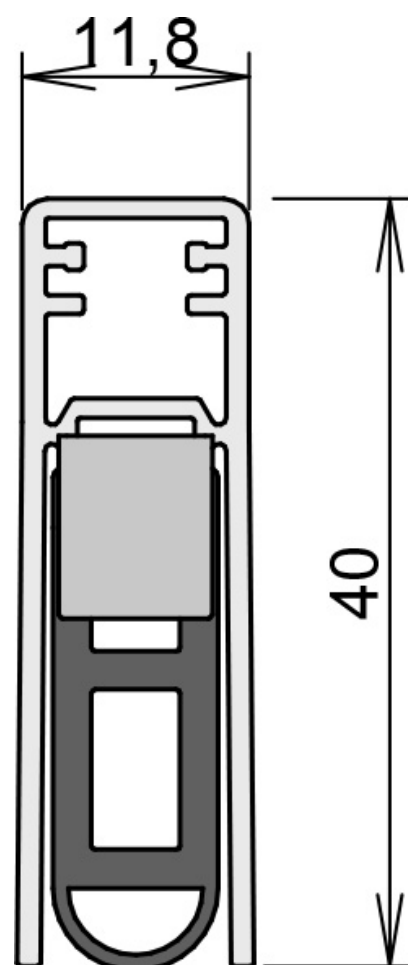

Kältefeind® WS

DETAILS

Articlenumber	1-1076
Function	hinged door
Türenmaterial	timber, metal
Application	interior door
Usage	accessibility

TECHNICAL DATA

Width	12 mm
Height	40 mm
Min. delivery length	310 mm
Max. delivery length	2000 mm
Standard length	708, 833, 958, 1083, 1208 mm
max. travel	18 mm
Actuation	single-sided
Actuator	sliding acuator
Outerprofile	aluminium
Surface	plate finish
Sealingprofile	PVC

FITTING

Fixing	WS - fixing brackets

EXAMINATIONS AND CERTIFICATES

Barrier free	yes
EPD	yes